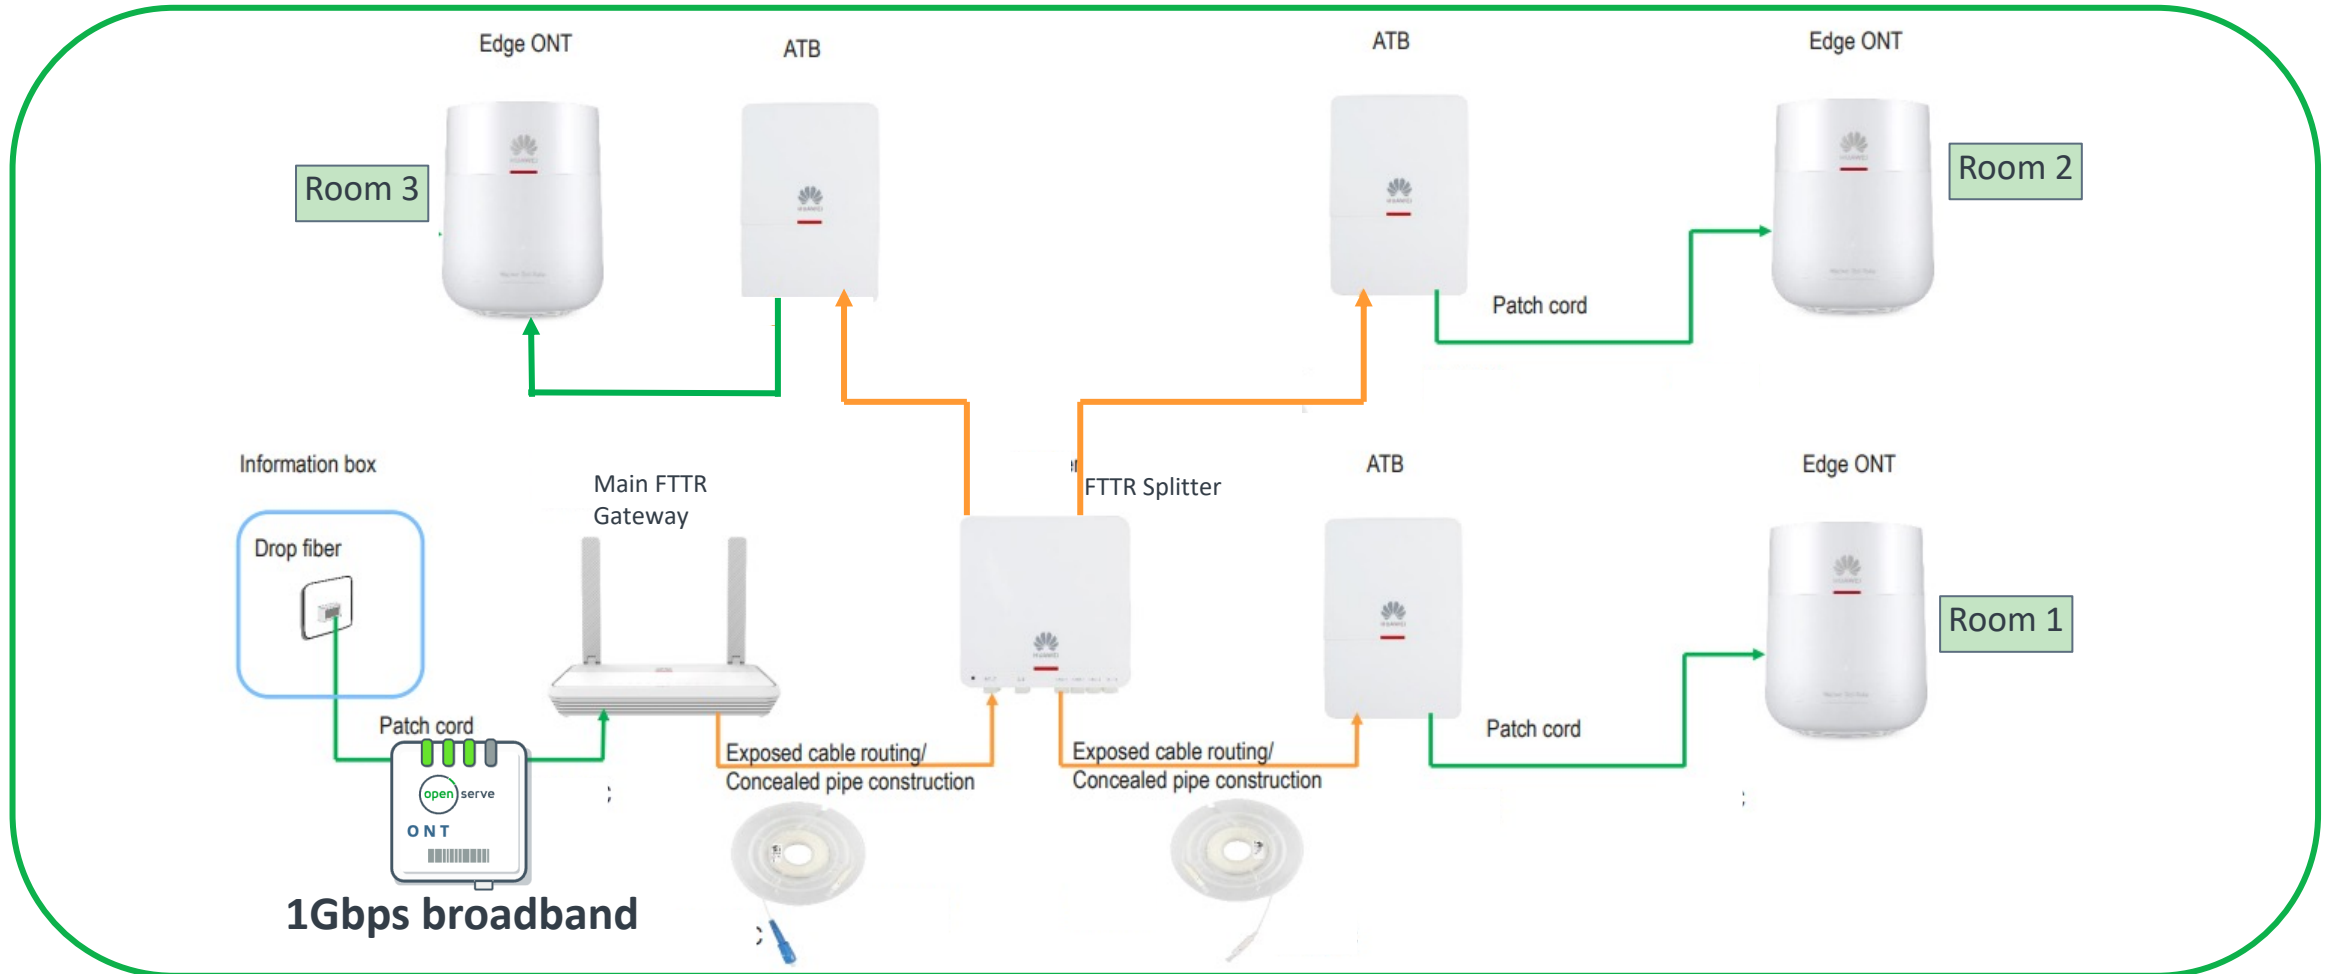

Product Schematic

- FTTR is an all-optical WiFi solution.
- Optical fibres are extended to each room/area in the home/business.
- The FTTR solution features the Main FTTR Gateway, FTTR Fibre Splitter, Edge ONT, transparent fibres and other optical network components.